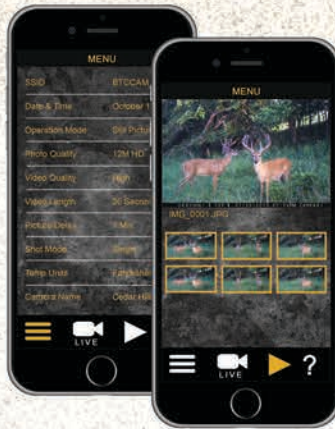

# BROWNING TRAIL CAMERAS

CONNECT VIA **WiFi** OR **BLUETOOTH** TO YOUR BROWNING DEFENDER SERIES TRAIL CAMERA.

## KEY FEATURES

- 20MP
- Compact case size 4.5" x 3.2" x 2.2"
- **WiFi / Bluetooth compatible via Browning Trail Cameras app** →
- Adjustable IR Flash (Power Save, Long Range, Fast Motion)
- 1920 x 1080 FHD videos with sound (5 sec.- 2 min. length)
- Timelapse Plus camera mode, with Infrared triggered images
- Supports up to 128GB SDXC memory card (not included)
- Includes 16GB SDHC SD card and four CR123A lithium batteries.

The Defender 850 trail camera, model BTC-9D, can be used in conjunction with your Apple or Android based smartphone or tablet via the Browning Defender App. The Defender App allows you to control the trail camera remotely via WiFi connectivity to view and download photos and videos, change camera settings, remotely capture images and see a live preview of the cameras field of view.

The effective distance that you can control your camera via the Defender App is approximately 60 yards. This can vary slightly due to objects between yourself and the camera as well as the strength of the WiFi in your tablet or smartphone.